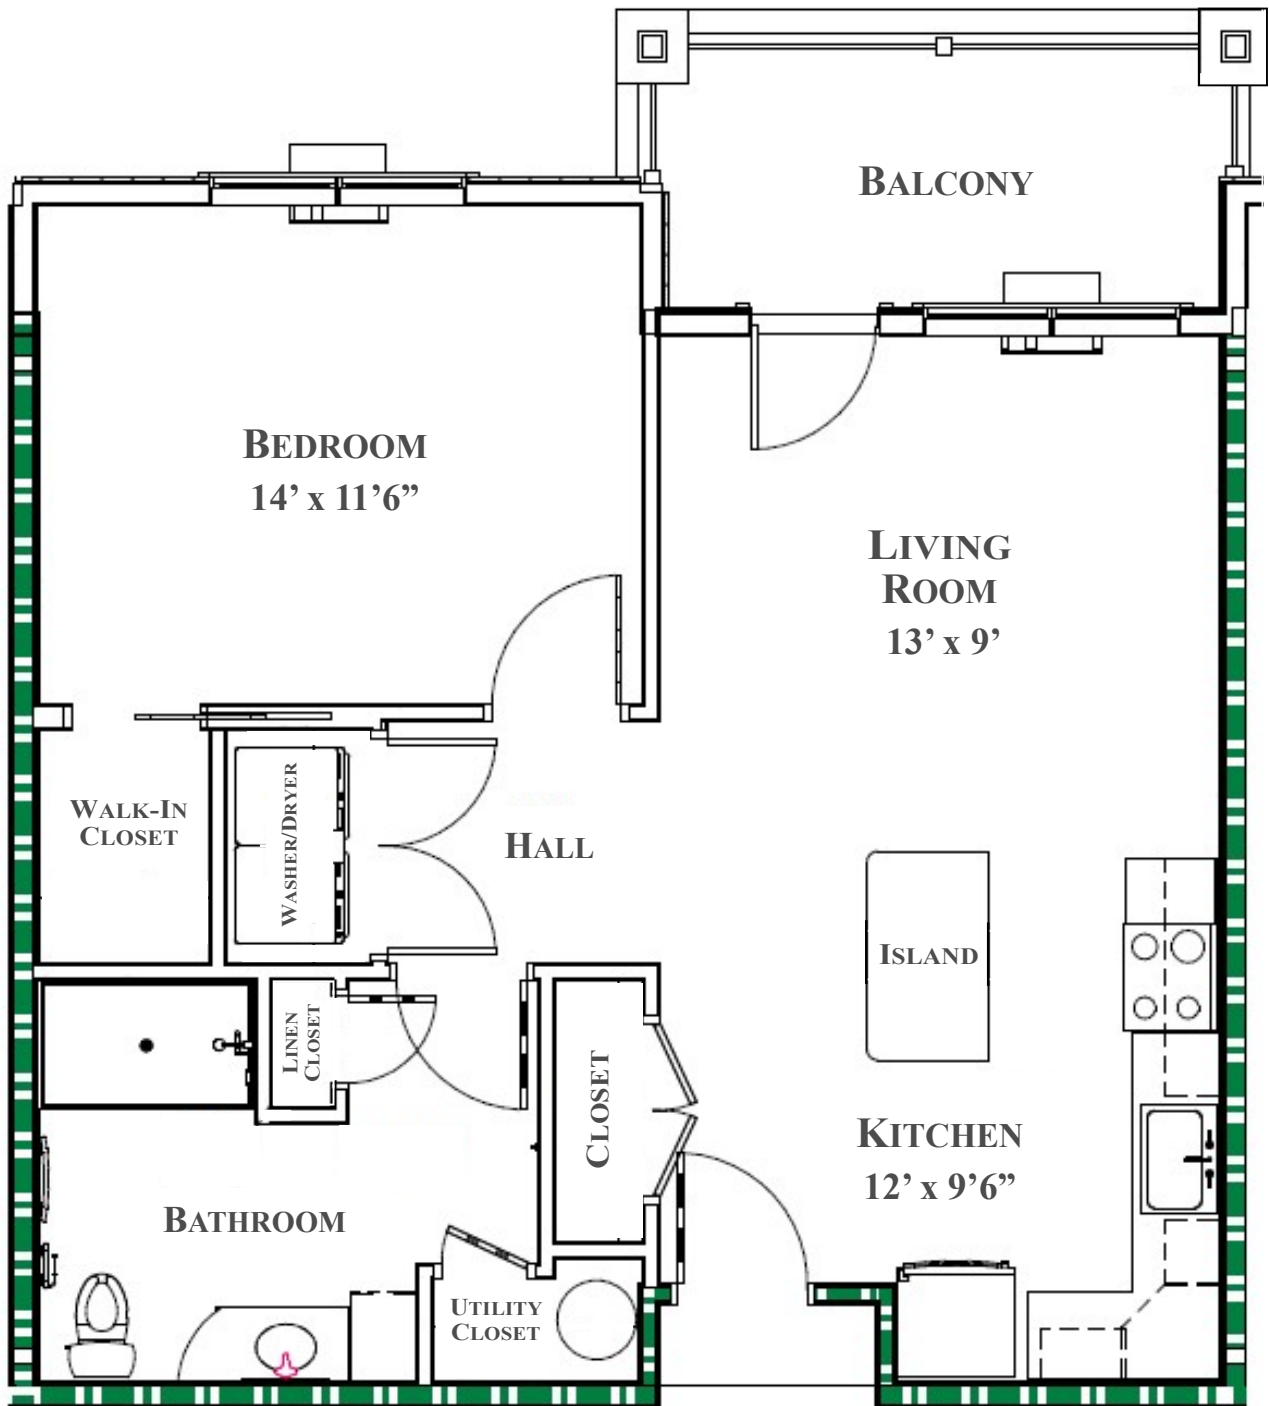

FLOOR PLAN DESIGN "A"

1 BEDROOM, ONE BATH - 800 SQUARE FEET

The dimensions, size configurations and other information contained on the floor plans are meant to be illustrative only. Plans are subject to change without notice. Plan may be reverse configuration relative to apartment location in the building.