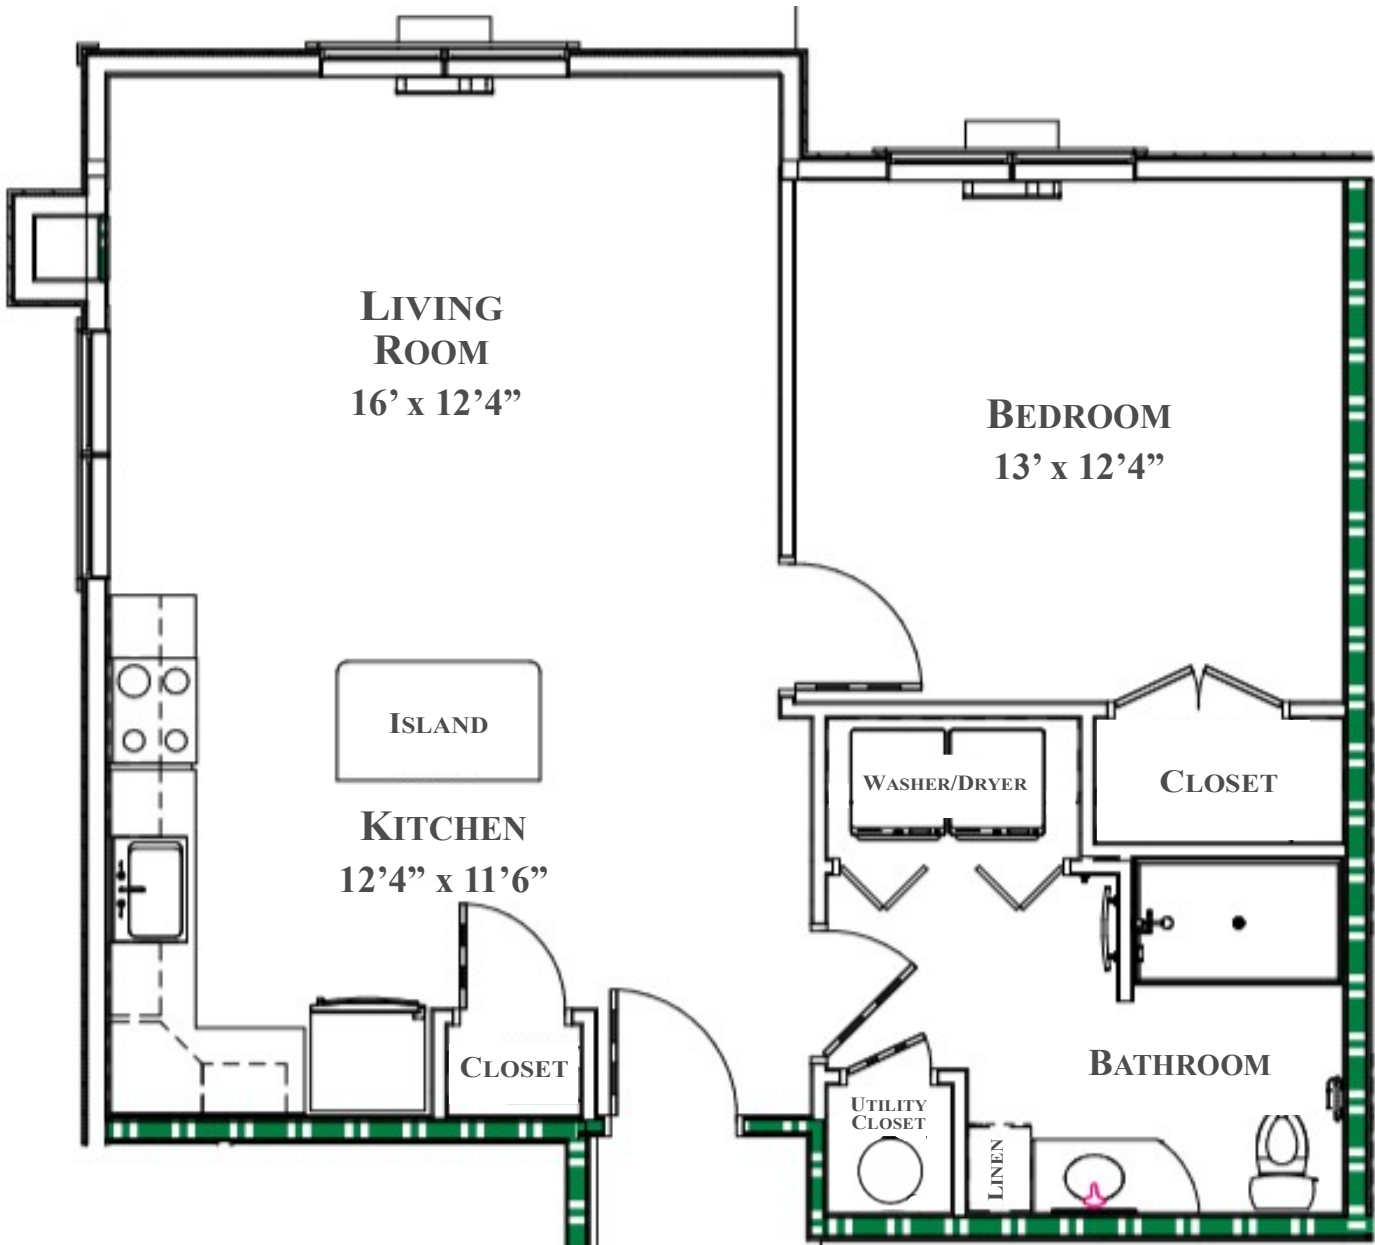

FLOOR PLAN DESIGN "D"

ONE BEDROOM, ONE BATH - 720 SQUARE FEET

WASHER/DRYER